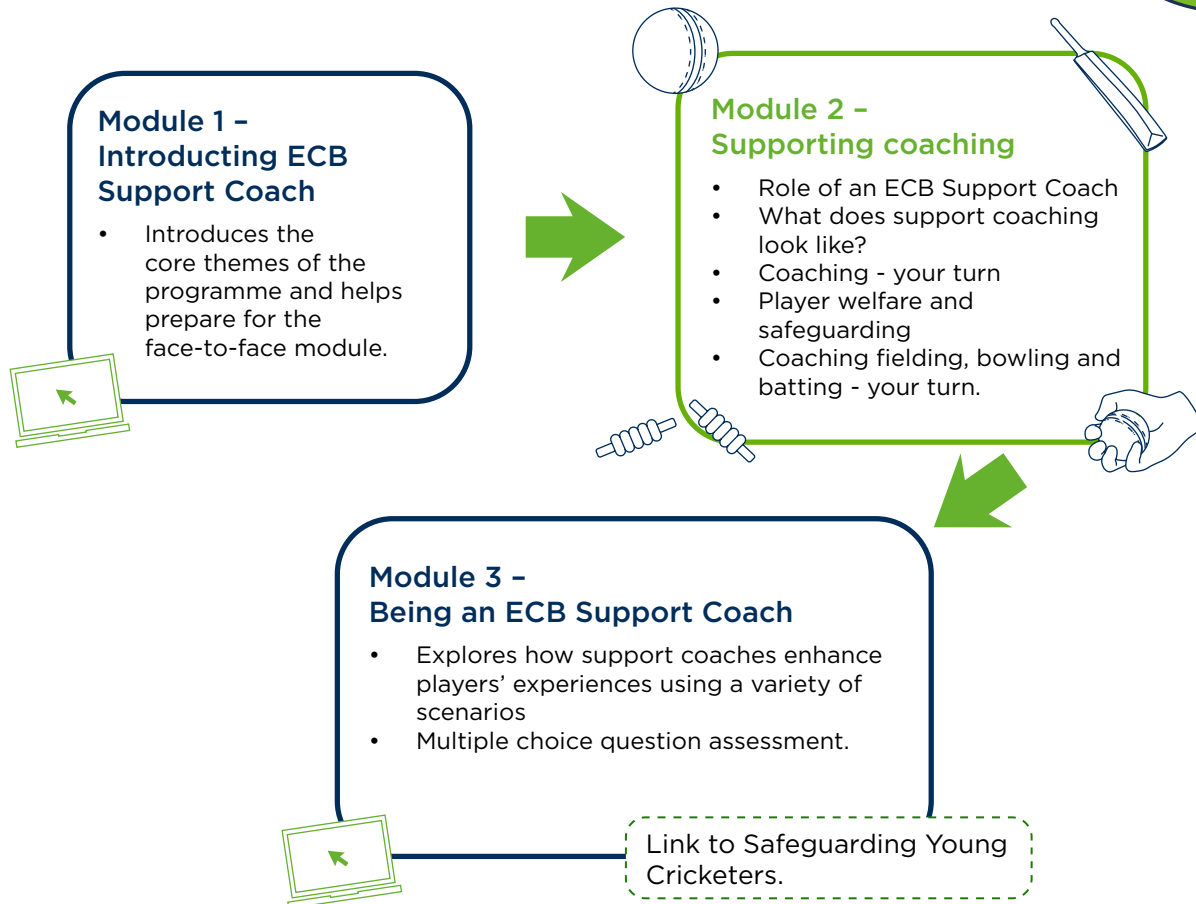

ECB Support Coach

ECB Support Coach is a new coach development programme consisting of e-learning and face-to-face modules that will help you take your first steps into coaching cricket.

ECB Support Coach will replace Coach Support Worker in May 2021.

**FREE between
May and
September 2021**

Programme outcomes

This programme has been designed to give learners the knowledge, skills and confidence to support qualified coaches.

An ECB Support Coach is not qualified to lead coaching sessions independently and therefore must be supervised by a qualified cricket coach.

Content

- Supporting coaches and players
- icoachcricket
- Communicating with coaches and players
- Supporting fielding, bowling and batting
- Safety
- Differentiation.

Who is it for?

Anyone aged 16 and over wishing to support qualified coaches, inspire players and make a difference to the game.

Commitment

- £40.00
- 1 face-to-face module lasting 3 hours
- 2 bitesize e-learning modules lasting 10-15 minutes each
- Multiple choice question assessment.

Prerequisites for certification

- Valid safeguarding training e.g. Safeguarding Young Cricketers
- Valid ECB DBS.

Contact your county for more information on their upcoming dates